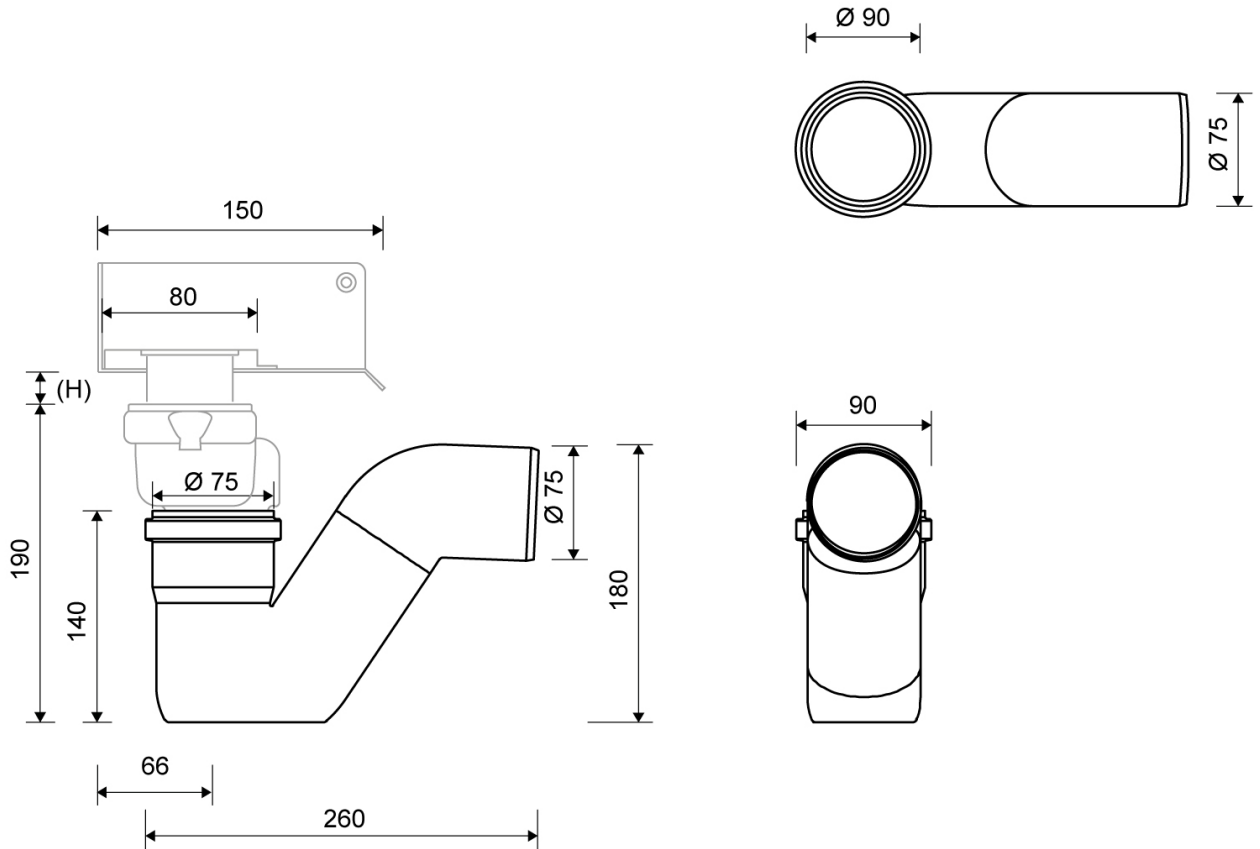

## 1850.0075

PLASTIC WATER TRAP | Ø 75 MM

High self-cleaning effect

The plastic water trap can be used instead of the removable water trap/odour barrier that comes with some of the drain housings

Worth installing in shower cubicles in frequent use

### Technické údaje

<b>Č. POLOŽKY</b> 1850.0075	<b>ČÍSLO GTIN</b> 5707692007946	<b>MATERIÁLY</b> Plastic (PP)
<b>POUŽITÍ</b> linear drain	<b>TĚSNĚNÍ</b> EPDM	<b>HODÍ SE PRO</b> DRAIN HOUSING: 1312.0075, 1412.0075, 1414.0075, 2412.0075
<b>KAPACITA</b> 1.7 l/s		