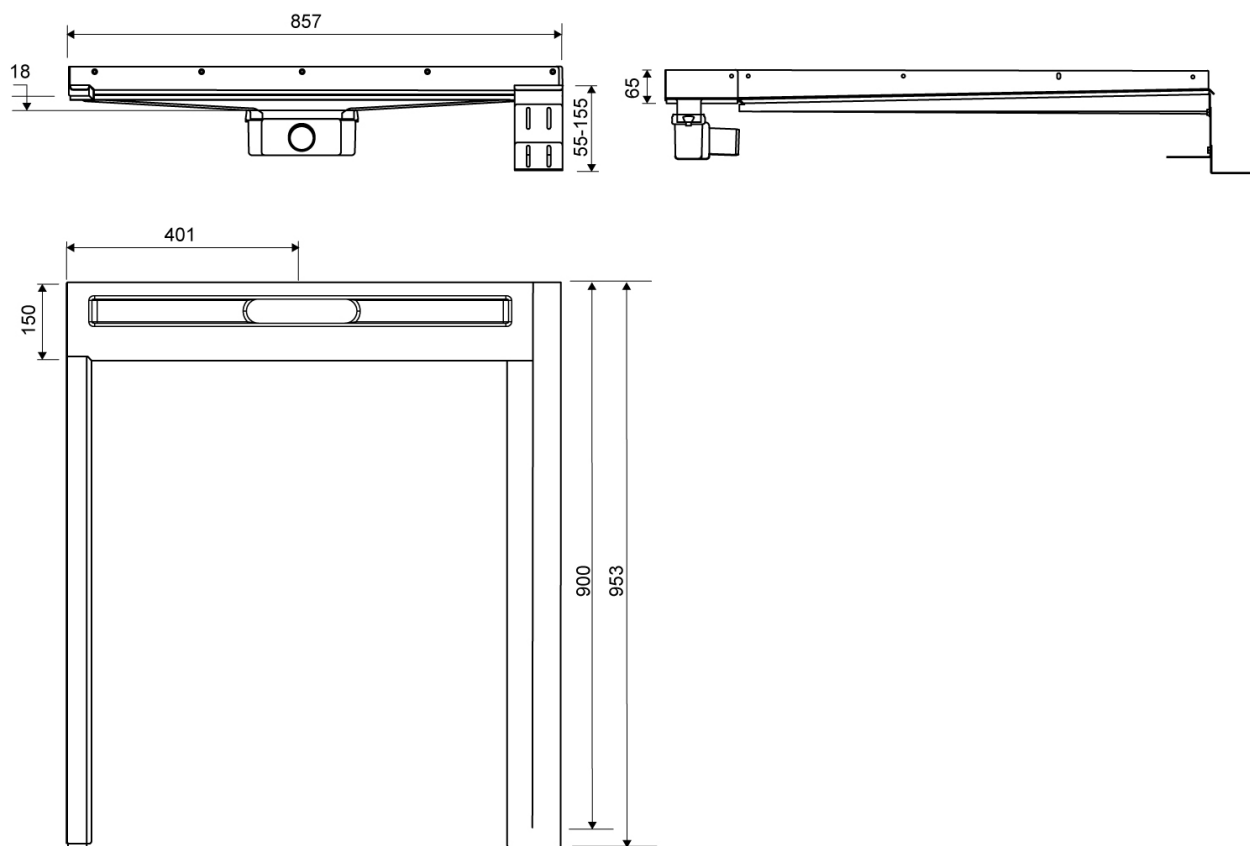

5022.0809

ShowerLine (for custom-made glass solutions) | Right-aligned | 5022

For right-aligned shower screen.

ShowerLine has a built-in fall, so the floor in the shower cubicle has the correct 2% slope towards the floor drain.

For added wetroom safety, the shower cubicle is framed by flanges on three sides. The solution allows you to have the glass wall prepared by a local supplier, who can tailor the glass wall to any height, a depth of 800-900 mm and glass thickness of 8-10 mm.

Combine with: outlet unit, frame and grating/panel.

Technické údaje

Č. POLOŽKY 5022.0809	ČÍSLO GTIN 5707692012582	HMOTNOST BEZ OBALU 7000 g
HMOTNOST VČETNĚ OBALU 5000 g	MATERIÁLY Stainless steel (AISI 304)	POVRCH Pickled
MEMBRÁNA Liquid or sheet membrane	KONSTRUKCE PODLAHY Concrete/wood	PODLAHOVÁ KRYTINA Tiles
STŘED (C) 401 mm	RÁMEČEK (R) 795 mm	ROZMĚRY INSTALACE (A) 857 mm
SPÁD 15 mm		