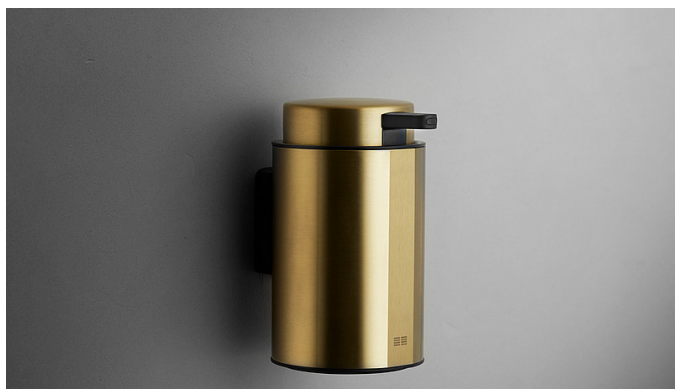

7142

Reframe | Soap dispenser wall-mounted

Soap dispenser, wall-mounted - brass.

The soap dispenser has a sturdy and elegant wall mounting. The sensitive design of the pump top ensures liquid soap is released wherever the pressure is applied. Oblique soap dispenser ensures that the soap lands in the palm of your hand.

The streamlined structure makes the soap dispenser easy to use. The entire pump top can be removed to allow for cleaning and refilling. There is an obvious indicator on the inside of the dispenser showing the maximum level for refilling.

Instructions, screws and dowels are included.

Technické údaje

Č. POLOŽKY	ČÍSLO GTIN	HMOTNOST BEZ OBALU
7142	5707692013121	704 g
WEIGHT	MATERIÁLY	POVRCH
598 g	Stainless steel (AISI 316)	PVD: Brass
HEIGHT	DEPTH	DIAMETER
13,3 mm	11,4 mm	7,7 mm

Produkty