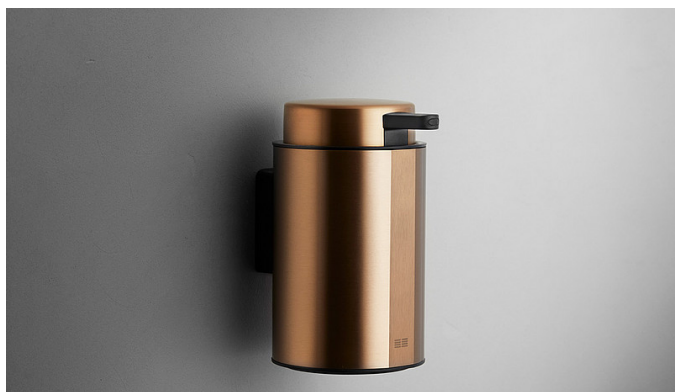

7143

Reframe | Soap dispenser wall-mounted

Soap dispenser wall-mounted - copper

The soap dispenser has a sturdy and elegant wall mounting. The design of the pump top ensures liquid soap is released wherever the pressure is applied. Oblique soap dispenser. The entire pump top can be removed to allow for cleaning and refilling.

Instructions, screws and dowels are included.

Technické údaje

Č. POLOŽKY	ČÍSLO GTIN	HMOTNOST BEZ OBALU
7143	5707692013121	704 g
WEIGHT	MATERIÁLY	POVRCH
598 g	Stainless steel (AISI 316)	Copper
HEIGHT	DEPTH	DIAMETER
13,3 mm	11,4 mm	7,7 mm