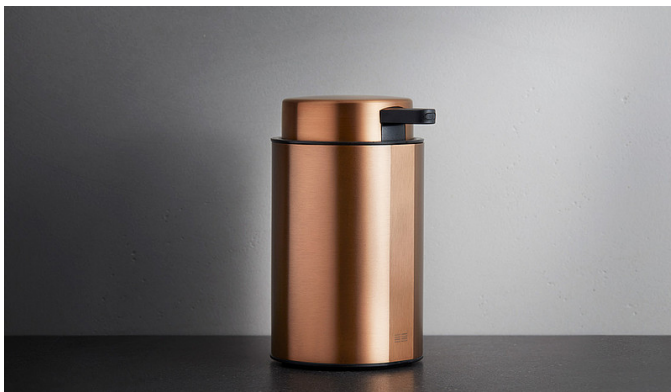

7133

Reframe | Soap dispenser

Soap dispenser - copper.

The soap dispenser has a stable non-slip base. The design of the pump top ensures liquid soap is released wherever the pressure is applied. Oblique soap dispenser. The entire pump top can be removed to allow for cleaning and refilling.

Instructions are included.

Technické údaje

Č. POLOŽKY	ČÍSLO GTIN	HMOTNOST BEZ OBALU
7133	5707692013084	683 g
WEIGHT	MATERIÁLY	POVRCH
577 g	Stainless steel (AISI 316)	PVD: Copper
HEIGHT	DEPTH	DIAMETER
13,3 mm	9,7 mm	7,7 mm